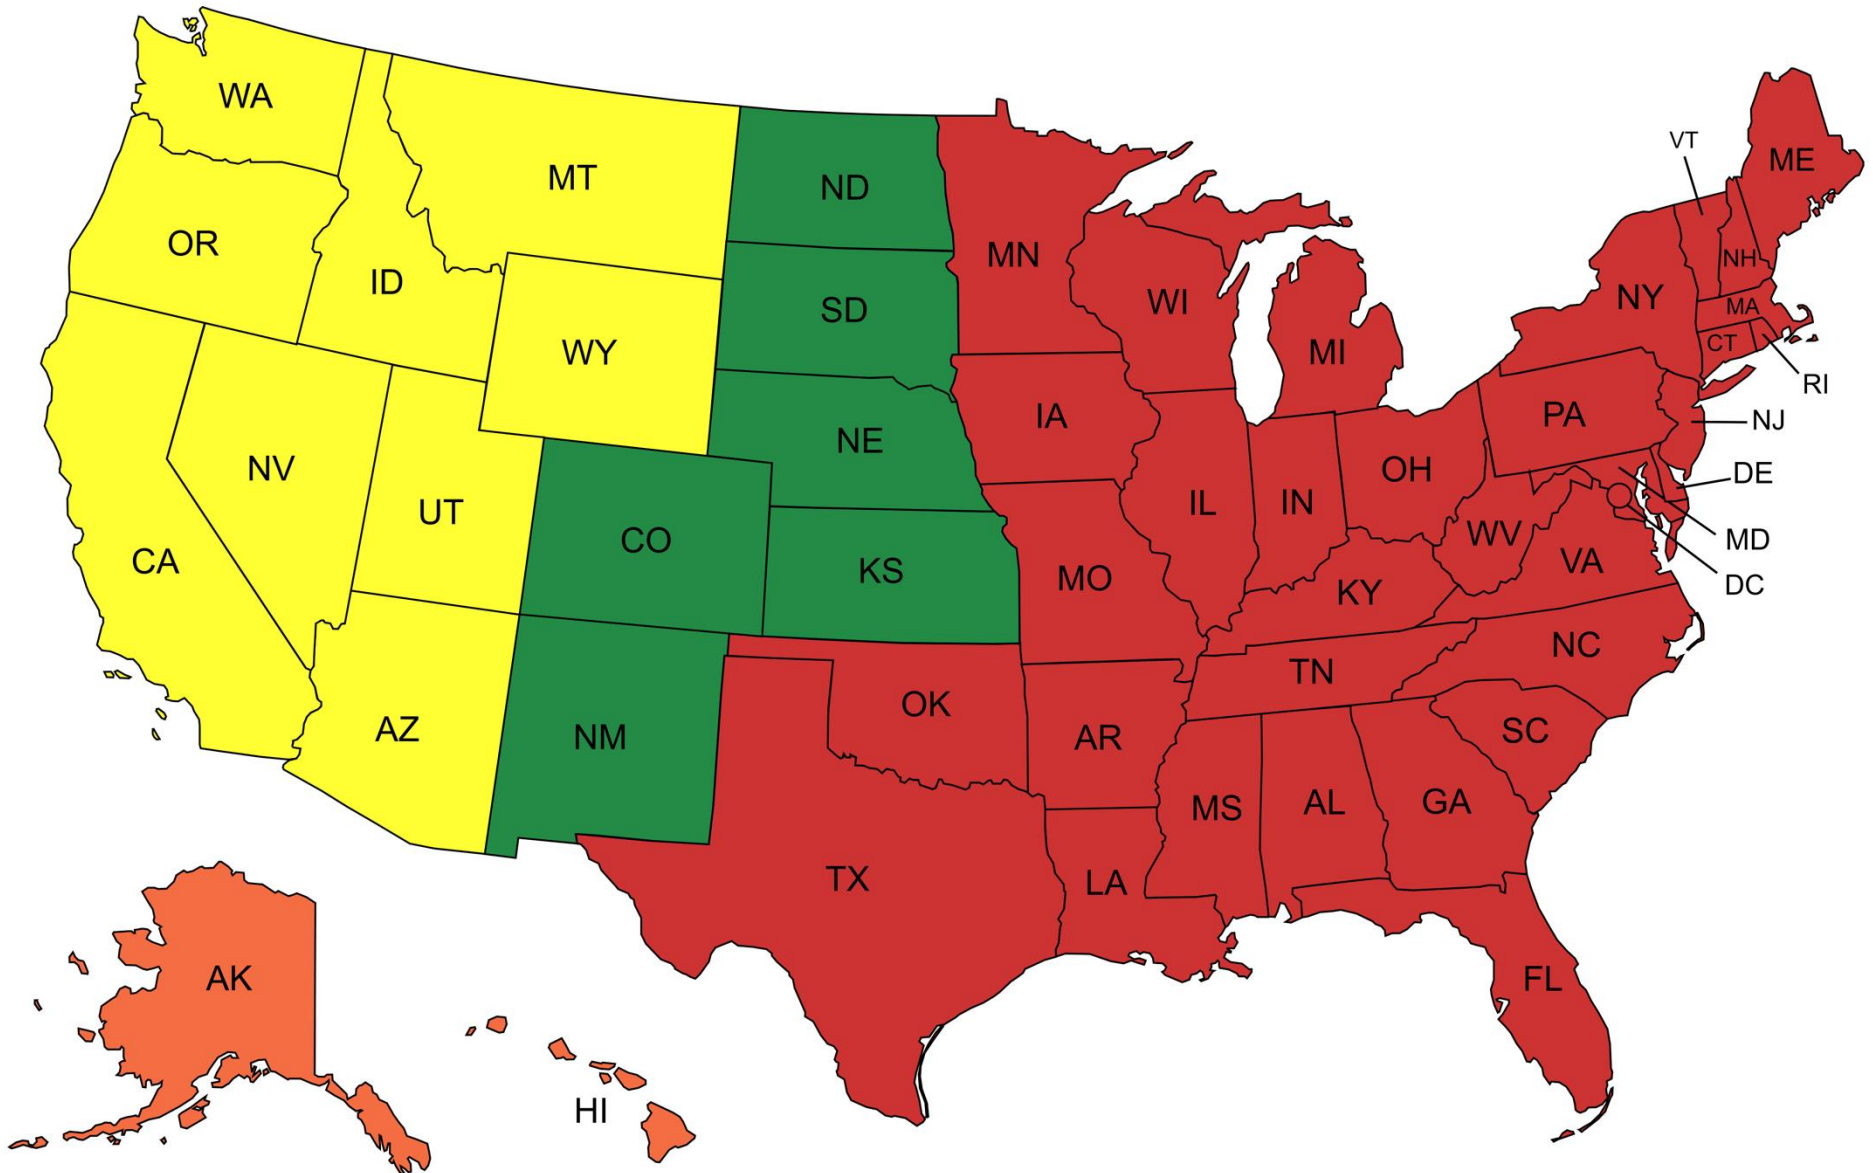

T H O N E T[®]

Freight Zone Map

T H O N E T[®]

Freight Terms

Orders \$10,000 NET or greater

Zone 1 - No added charge

Zone 2 - 3% added to the net price

Zone 3 - 6% added to the net price

Orders between \$5001 - \$9,999 NET

Zone 1 - No Charge

Zone 2 - \$475

Zone 3 - \$675

Orders less than \$5000 NET

Zone 1 - No Charge

Zone 2 - \$475

Zone 3 - \$675

NOTE: All orders less than \$5,000 dollars have a \$250 MOQ set up fee in addition to the zone charge