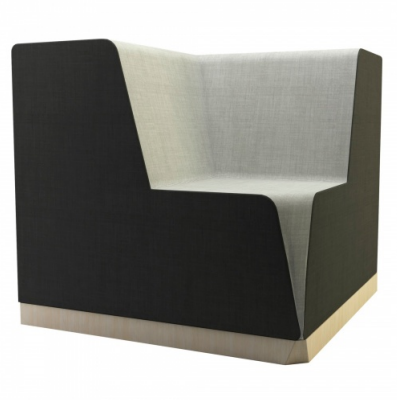

2 Tier Inside Corner

Dimensions: 39.00(D) 36.00(H)

Additional Dimenions: 36.00(SW) 18.50(SH)

Description

Yardage: 7.5

Approx Weight: 0.00

Features

- Fabrics can be mixed by steps or end panels. Highest grade fabric is used for pricing.
- Recessed black base.
- Standard with nylon nail in glide.
- Please note this product does not accept polyurethane upholstery.